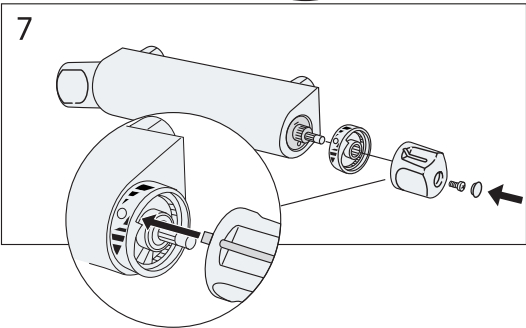

Service Replacing cartridge