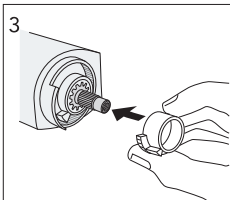

40 c-c

Installation/Service

Temp adjustment

Use - Water flow (NAUTIC only)

Installation/Service Adjustment water saving (NAUTIC only)

Installation/Service Limit temperature (Max hot)

Installation/Service
Temp adjustment
2010-03 —