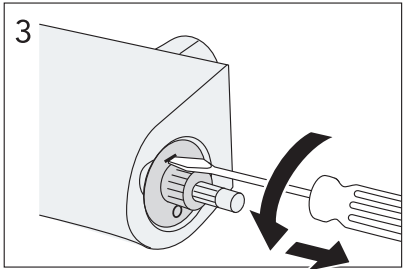

Service Replacing cartridge