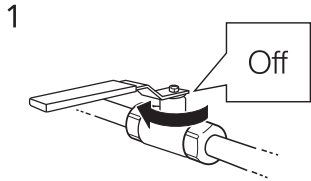

Service Replacing cartridge