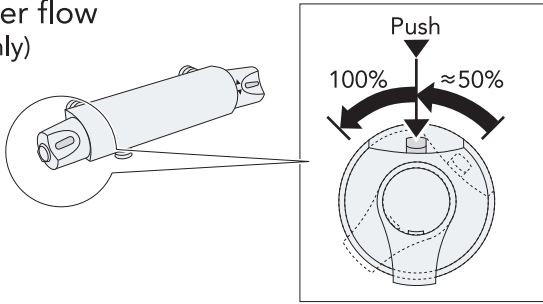

40 c-c

Installation/Service

Temp adjustment

Use - Water flow (NAUTIC only)

Installation/Service Adjustment water saving (NAUTIC only)

Installation/Service Limit temperature (Max hot)

Installation/Service
Temp adjustment
2010-03 —