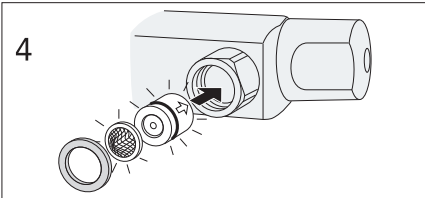

Replacing upper head

Service
Cleaning filter
150 c-c

Service
Cleaning filter
160 c-c

Service 150 c-c
Replacing the filter/
Check valve

1

2

3

4