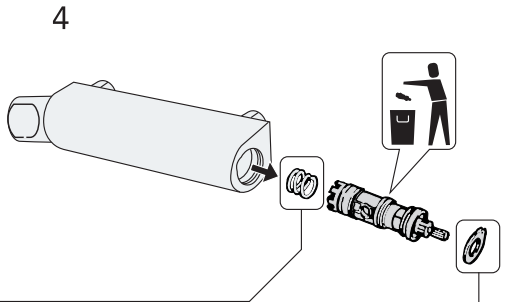

Service Replacing cartridge