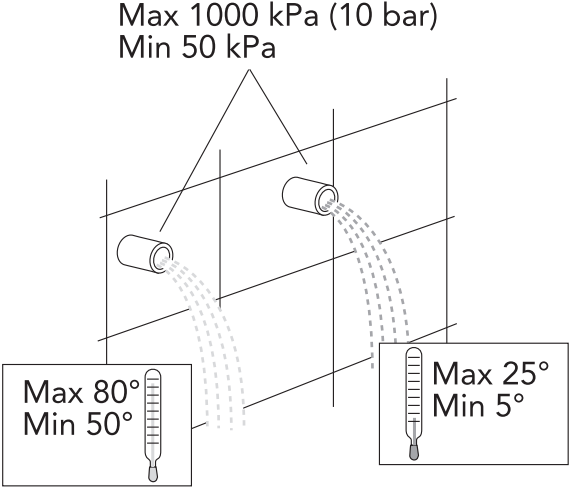

Installation

Clean the pipes