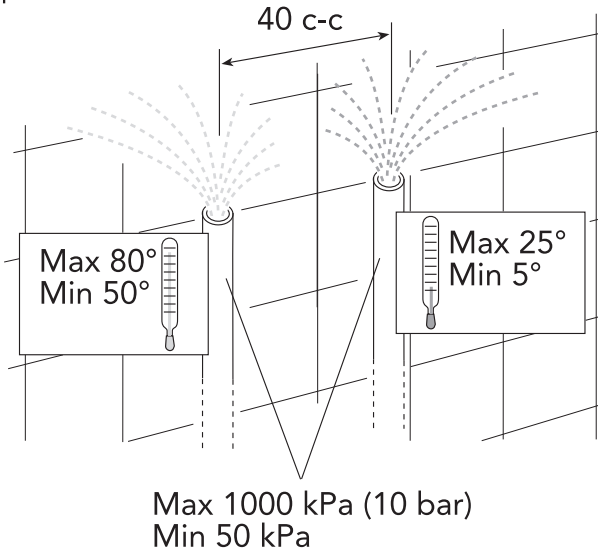

Installation

Clean the pipes