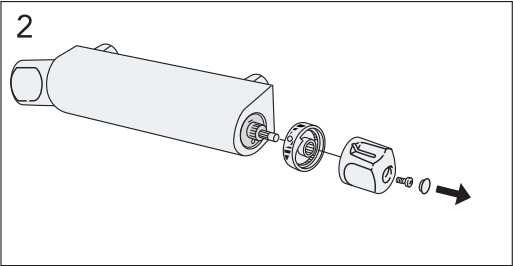

Service Replacing cartridge