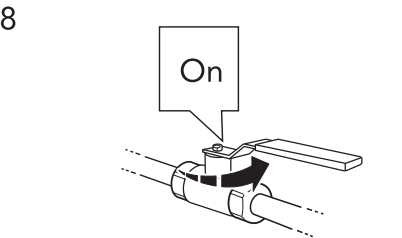

Service Replacing cartridge