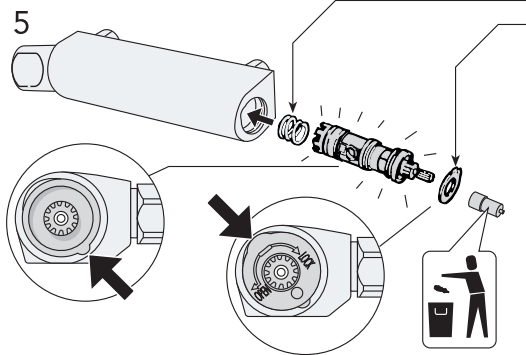

Service Replacing cartridge