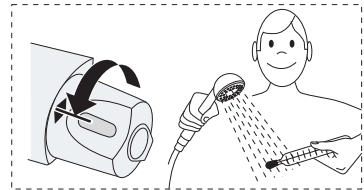

Installation

Clean the pipes

Installation

Mounting

Installation

Clean the pipes

Installation

Mounting

40 c-c

Installation/Service

Temp adjustment

Use - Water flow (NAUTIC only)

Installation/Service Adjustment water saving (NAUTIC only)

Installation/Service Limit temperature (Max hot)

Installation/Service
Temp adjustment
2010-03 —