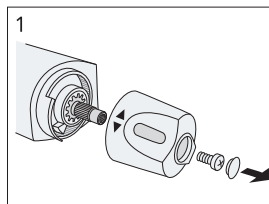

40 c-c

Installation/Service

Temp adjustment

Use - Water flow (NAUTIC only)

Installation/Service Adjustment water saving (NAUTIC only)

Installation/Service Limit temperature (Max hot)

Installation/Service
Temp adjustment
2010-03 —