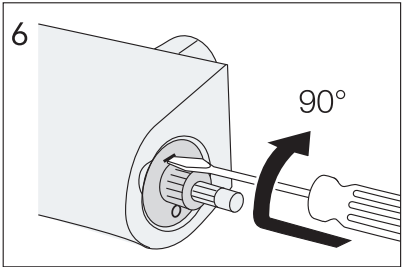

Service Replacing cartridge