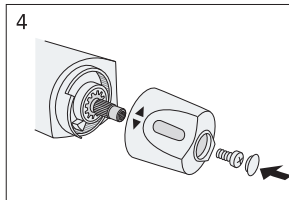

40 c-c

Installation/Service

Temp adjustment

Use - Water flow (NAUTIC only)

Installation/Service Adjustment water saving (NAUTIC only)

Installation/Service Limit temperature (Max hot)

Installation/Service
Temp adjustment
2010-03 —