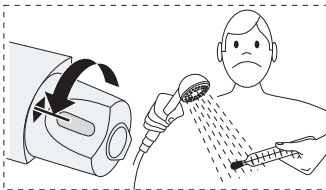

40 c-c

Installation/Service

Temp adjustment

Use - Water flow (NAUTIC only)

Installation/Service Adjustment water saving (NAUTIC only)

Installation/Service Limit temperature (Max hot)

Installation/Service
Temp adjustment
2010-03 —