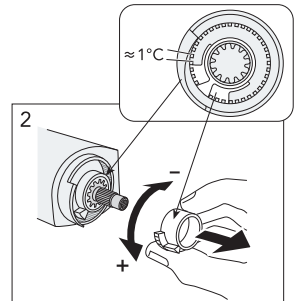

40 c-c

Installation/Service

Temp adjustment

Use - Water flow (NAUTIC only)

Installation/Service Adjustment water saving (NAUTIC only)

Installation/Service Limit temperature (Max hot)

Installation/Service
Temp adjustment
2010-03 —