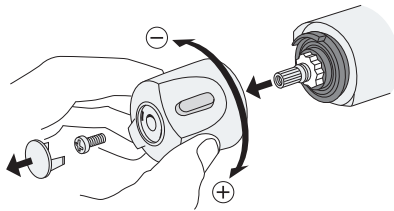

40 c-c

Installation/Service

Temp adjustment

Use - Water flow (NAUTIC only)

Installation/Service Adjustment water saving (NAUTIC only)

Installation/Service Limit temperature (Max hot)

Installation/Service
Temp adjustment
2010-03 —