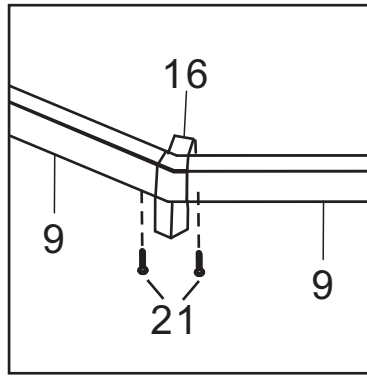

Twin Wall Aluminum Frame Greenhouse

Aluminum Parts:

No.	Picture	Qty.	Size	No.	Picture	Qty.	Size
1		5	170	11		1	163.5
2		1	170	12		2	55
3		5	170	13		1	49.7
4		1	170	14		11	56.1
5		6	115				
6		6	115				
7		6	120				
8		6	106.2				
9		6	115				
10		1	163.5				

Plastic Parts:

No.	Picture	Qty.	Size	No.	Picture	Qty.	Size
15		6		23		1	
16		6		24		6	
17		1					

Hardware:

No.	Picture	Qty.	Size	No.	Picture	Qty.	Size
21	 	90	M6*12	37	 	4	M6*7
							

Twin PC Board:

No.	Picture	Qty.	Size	No.	Picture	Qty.	Size
18		22	85.5*57.8	20		2	82.2*51.3
19		12	107*58.5				

Picture	NO.	Qty.
	6	6
	15	6
	21	12

Picture	NO.	Qty.
	1	5
	2	1

Picture	NO.	Qty.
	9	6
	16	6
	21	12

Picture	NO.	Qty.
	7	6
	8	6
	17	1
	21	12

Picture	NO.	Qty.
	21	6

Picture	NO.	Qty.
	3	5
	4	1
	21	12

Picture	NO.	Qty.
	14	11
	18	22
	21	22

Picture	NO.	Qty.
	19	12

Picture	NO.	Qty.
	5	6
	23	6
	24	1
	21	12

Picture	NO.	Qty.
	10	1
	11	1
	12	2
	13	1
	20	2
	21	2
	37	4