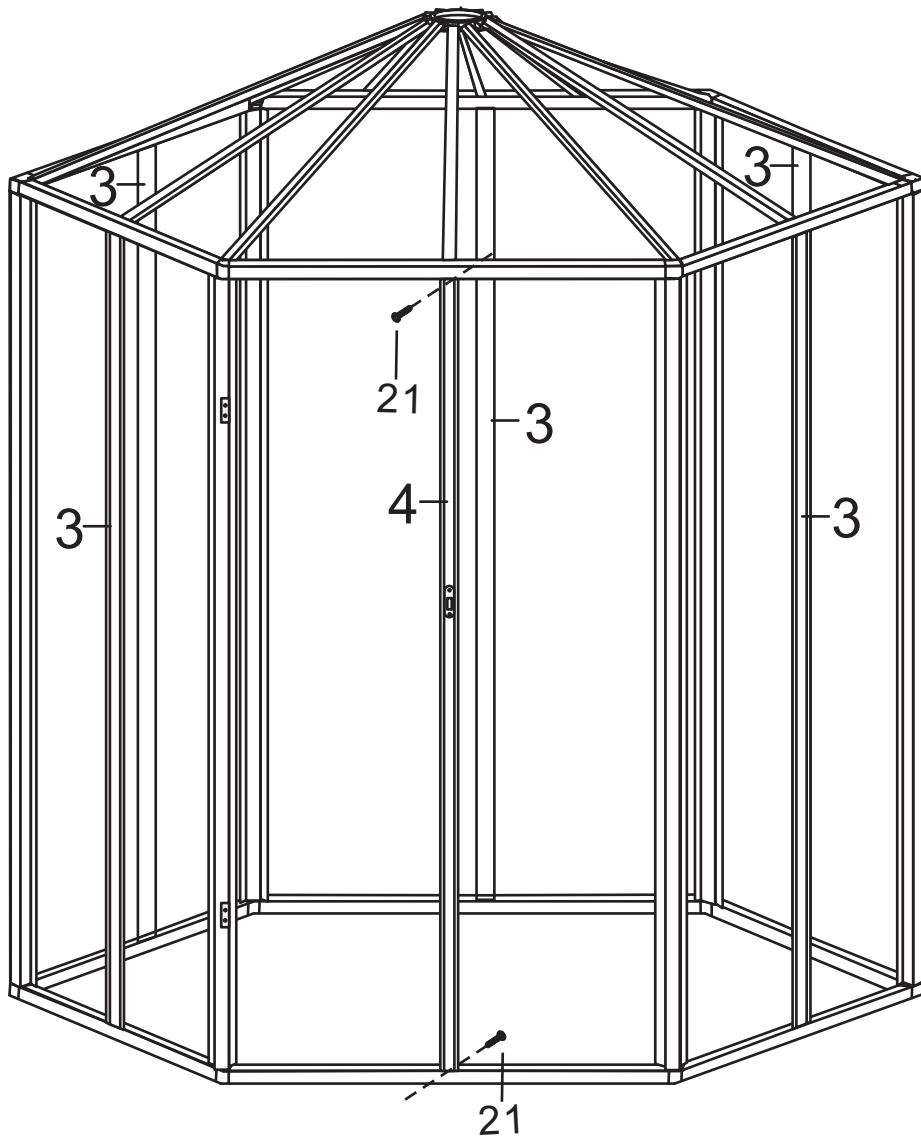

Twin Wall Aluminum Frame Greenhouse

Aluminum Parts:

No.	Picture	Qty.	Size	No.	Picture	Qty.	Size
1		5	170	11		1	163.5
2		1	170	12		2	55
3		5	170	13		1	49.7
4		1	170	14		11	56.1
5		6	115				
6		6	115				
7		6	120				
8		6	106.2				
9		6	115				
10		1	163.5				

Plastic Parts:

No.	Picture	Qty.	Size	No.	Picture	Qty.	Size
15		6		23		1	
16		6		24		6	
17		1					

Hardware:

No.	Picture	Qty.	Size	No.	Picture	Qty.	Size
21	 	90	M6*12	37	 	4	M6*7
							

Twin PC Board:

No.	Picture	Qty.	Size	No.	Picture	Qty.	Size
18		22	85.5*57.8	20		2	82.2*51.3
19		12	107*58.5				

Picture	NO.	Qty.
	6	6
	15	6
	21	12

Picture	NO.	Qty.
	1	5
	2	1

Picture	NO.	Qty.
	9	6
	16	6
	21	12

Picture	NO.	Qty.
	7	6
	8	6
	17	1
	21	12

Picture	NO.	Qty.
	21	6

Picture	NO.	Qty.
	3	5
	4	1
	21	12

Picture	NO.	Qty.
	14	11
	18	22
	21	22

Picture	NO.	Qty.
	19	12

Picture	NO.	Qty.
	5	6
	23	6
	24	1
	21	12

Picture	NO.	Qty.
	10	1
	11	1
	12	2
	13	1
	20	2
	21	2
	37	4