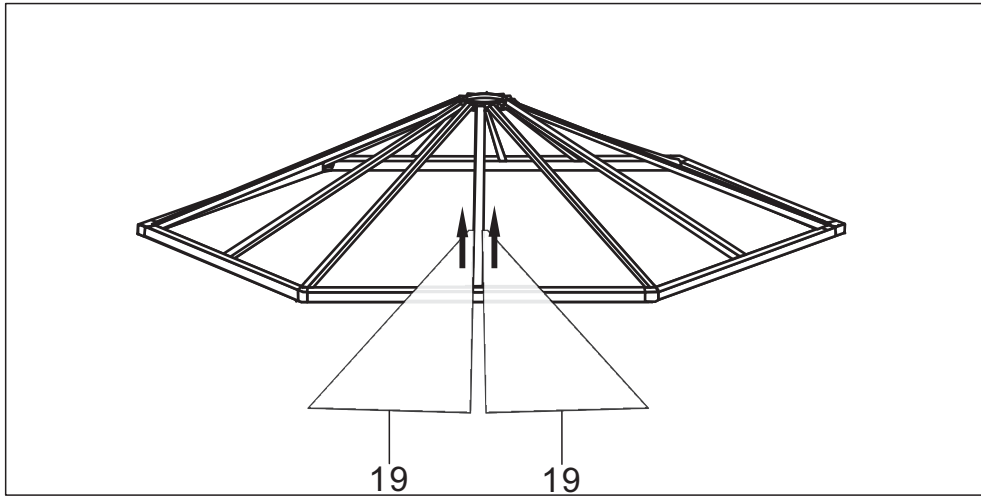

Twin Wall Aluminum Frame Greenhouse

Aluminum Parts:

No.	Picture	Qty.	Size	No.	Picture	Qty.	Size
1		5	170	11		1	163.5
2		1	170	12		2	55
3		5	170	13		1	49.7
4		1	170	14		11	56.1
5		6	115				
6		6	115				
7		6	120				
8		6	106.2				
9		6	115				
10		1	163.5				

Plastic Parts:

No.	Picture	Qty.	Size	No.	Picture	Qty.	Size
15		6		23		1	
16		6		24		6	
17		1					

Hardware:

No.	Picture	Qty.	Size	No.	Picture	Qty.	Size
21	 	90	M6*12	37	 	4	M6*7
							

Twin PC Board:

No.	Picture	Qty.	Size	No.	Picture	Qty.	Size
18		22	85.5*57.8	20		2	82.2*51.3
19		12	107*58.5				

Picture	NO.	Qty.
	6	6
	15	6
	21	12

Picture	NO.	Qty.
	1	5
	2	1

Picture	NO.	Qty.
	9	6
	16	6
	21	12

Picture	NO.	Qty.
	7	6
	8	6
	17	1
	21	12

Picture	NO.	Qty.
	21	6

Picture	NO.	Qty.
	3	5
	4	1
	21	12

Picture	NO.	Qty.
	14	11
	18	22
	21	22