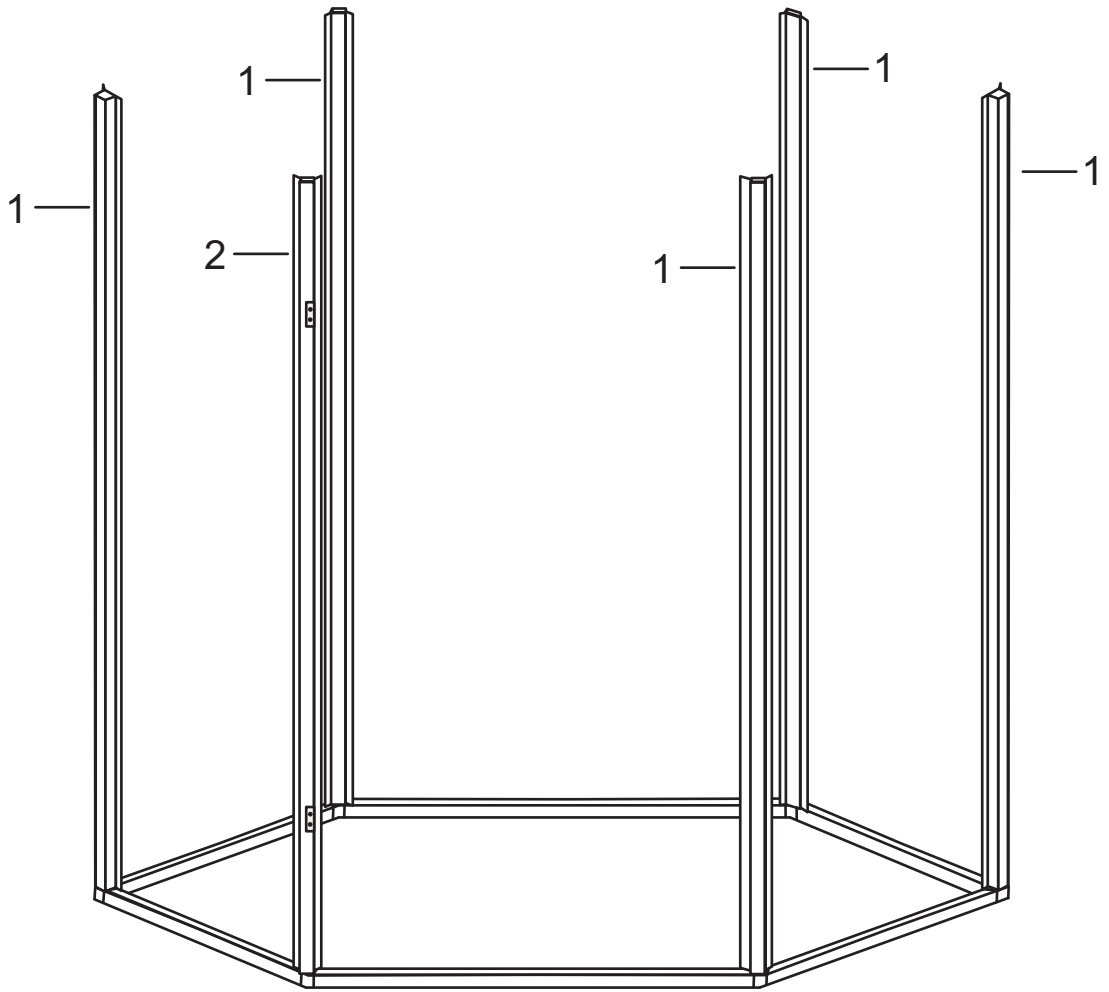

Twin Wall Aluminum Frame Greenhouse

Aluminum Parts:

No.	Picture	Qty.	Size	No.	Picture	Qty.	Size
1		5	170	11		1	163.5
2		1	170	12		2	55
3		5	170	13		1	49.7
4		1	170	14		11	56.1
5		6	115				
6		6	115				
7		6	120				
8		6	106.2				
9		6	115				
10		1	163.5				

Plastic Parts:

No.	Picture	Qty.	Size	No.	Picture	Qty.	Size
15		6		23		1	
16		6		24		6	
17		1					

Hardware:

No.	Picture	Qty.	Size	No.	Picture	Qty.	Size
21	 	90	M6*12	37	 	4	M6*7
							

Twin PC Board:

No.	Picture	Qty.	Size	No.	Picture	Qty.	Size
18		22	85.5*57.8	20		2	82.2*51.3
19		12	107*58.5				

Picture	NO.	Qty.
	6	6
	15	6
	21	12

Picture	NO.	Qty.
	1	5
	2	1

Picture	NO.	Qty.
	9	6
	16	6
	21	12

Picture	NO.	Qty.
	7	6
	8	6
	17	1
	21	12

Picture	NO.	Qty.
	21	6

Picture	NO.	Qty.
	3	5
	4	1
	21	12

Picture	NO.	Qty.
	14	11
	18	22
	21	22