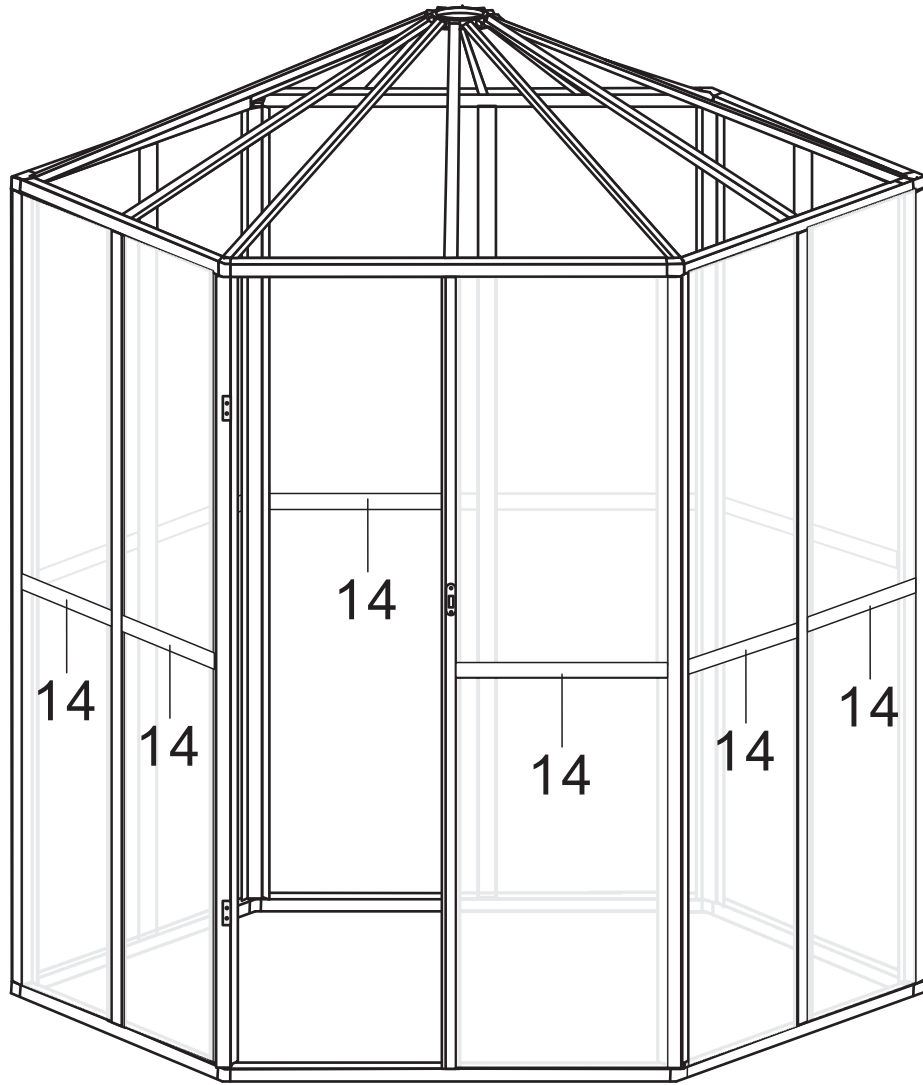

Twin Wall Aluminum Frame Greenhouse

Aluminum Parts:

No.	Picture	Qty.	Size	No.	Picture	Qty.	Size
1		5	170	11		1	163.5
2		1	170	12		2	55
3		5	170	13		1	49.7
4		1	170	14		11	56.1
5		6	115				
6		6	115				
7		6	120				
8		6	106.2				
9		6	115				
10		1	163.5				

Plastic Parts:

No.	Picture	Qty.	Size	No.	Picture	Qty.	Size
15		6		23		1	
16		6		24		6	
17		1					

Hardware:

No.	Picture	Qty.	Size	No.	Picture	Qty.	Size
21	 	90	M6*12	37	 	4	M6*7
							

Twin PC Board:

No.	Picture	Qty.	Size	No.	Picture	Qty.	Size
18		22	85.5*57.8	20		2	82.2*51.3
19		12	107*58.5				

Picture	NO.	Qty.
	6	6
	15	6
	21	12

Picture	NO.	Qty.
	1	5
	2	1

Picture	NO.	Qty.
	9	6
	16	6
	21	12

Picture	NO.	Qty.
	7	6
	8	6
	17	1
	21	12

Picture	NO.	Qty.
	21	6

Picture	NO.	Qty.
	3	5
	4	1
	21	12

Picture	NO.	Qty.
	14	11
	18	22
	21	22

Picture	NO.	Qty.
	19	12

Picture	NO.	Qty.
	5	6
	23	6
	24	1
	21	12

Picture	NO.	Qty.
	10	1
	11	1
	12	2
	13	1
	20	2
	21	2
	37	4