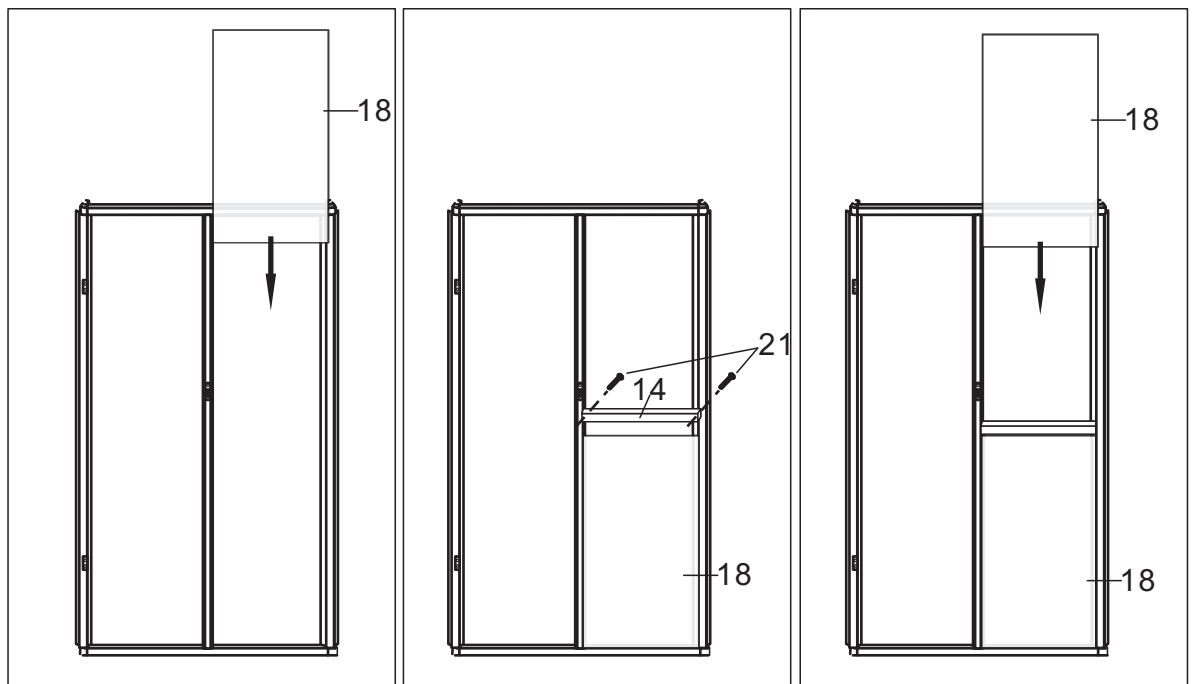

Twin Wall Aluminum Frame Greenhouse

Aluminum Parts:

No.	Picture	Qty.	Size	No.	Picture	Qty.	Size
1		5	170	11		1	163.5
2		1	170	12		2	55
3		5	170	13		1	49.7
4		1	170	14		11	56.1
5		6	115				
6		6	115				
7		6	120				
8		6	106.2				
9		6	115				
10		1	163.5				

Plastic Parts:

No.	Picture	Qty.	Size	No.	Picture	Qty.	Size
15		6		23		1	
16		6		24		6	
17		1					

Hardware:

No.	Picture	Qty.	Size	No.	Picture	Qty.	Size
21	 	90	M6*12	37	 	4	M6*7
							

Twin PC Board:

No.	Picture	Qty.	Size	No.	Picture	Qty.	Size
18		22	85.5*57.8	20		2	82.2*51.3
19		12	107*58.5				

Picture	NO.	Qty.
	6	6
	15	6
	21	12

Picture	NO.	Qty.
	1	5
	2	1

Picture	NO.	Qty.
	9	6
	16	6
	21	12

Picture	NO.	Qty.
	7	6
	8	6
	17	1
	21	12

Picture	NO.	Qty.
	21	6

Picture	NO.	Qty.
	3	5
	4	1
	21	12

Picture	NO.	Qty.
	14	11
	18	22
	21	22