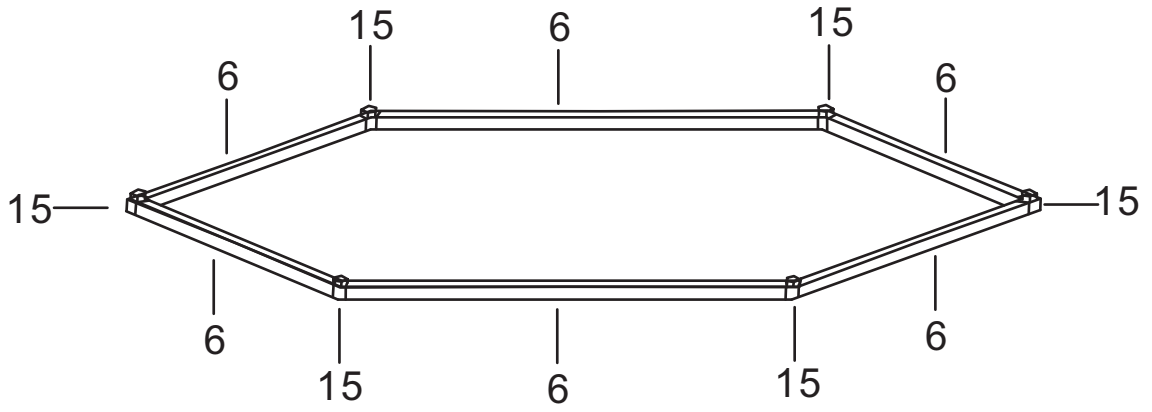

Twin Wall Aluminum Frame Greenhouse

Aluminum Parts:

No.	Picture	Qty.	Size	No.	Picture	Qty.	Size
1		5	170	11		1	163.5
2		1	170	12		2	55
3		5	170	13		1	49.7
4		1	170	14		11	56.1
5		6	115				
6		6	115				
7		6	120				
8		6	106.2				
9		6	115				
10		1	163.5				

Plastic Parts:

No.	Picture	Qty.	Size	No.	Picture	Qty.	Size
15		6		23		1	
16		6		24		6	
17		1					

Hardware:

No.	Picture	Qty.	Size	No.	Picture	Qty.	Size
21	 	90	M6*12	37	 	4	M6*7
							

Twin PC Board:

No.	Picture	Qty.	Size	No.	Picture	Qty.	Size
18		22	85.5*57.8	20		2	82.2*51.3
19		12	107*58.5				

Picture	NO.	Qty.
	6	6
	15	6
	21	12

Picture	NO.	Qty.
	1	5
	2	1

Picture	NO.	Qty.
	9	6
	16	6
	21	12

Picture	NO.	Qty.
	7	6
	8	6
	17	1
	21	12

Picture	NO.	Qty.
	21	6

Picture	NO.	Qty.
	3	5
	4	1
	21	12

Picture	NO.	Qty.
	14	11
	18	22
	21	22