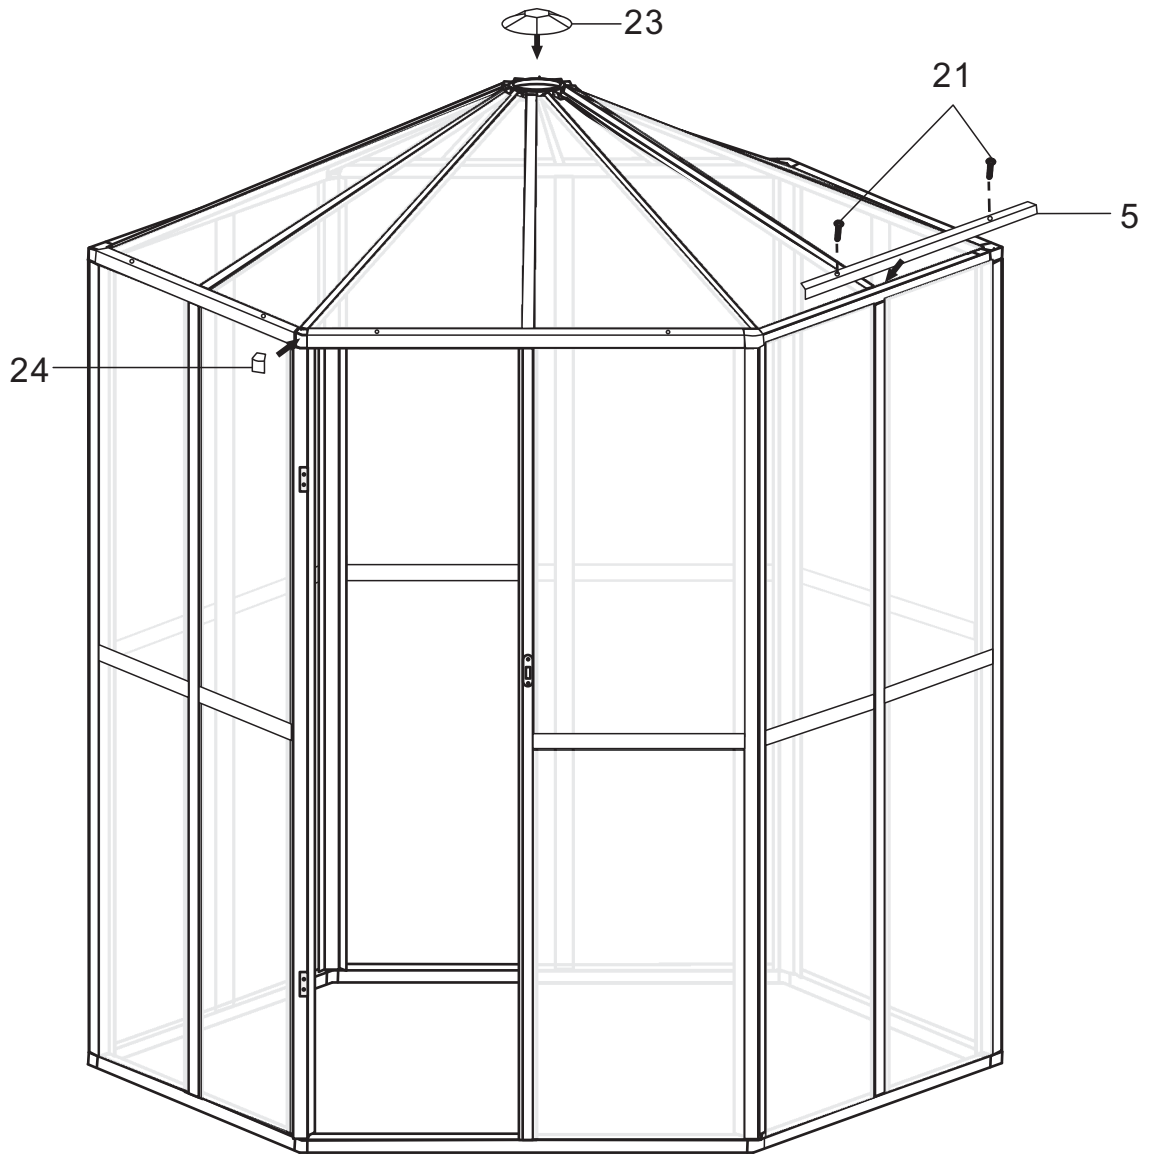

Picture	NO.	Qty.
	5	6
	23	6
	24	1
	21	12