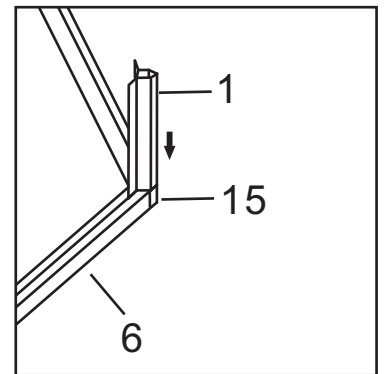

Twin Wall Aluminum Frame Greenhouse

Aluminum Parts:

No.	Picture	Qty.	Size	No.	Picture	Qty.	Size
1		5	170	11		1	163.5
2		1	170	12		2	55
3		5	170	13		1	49.7
4		1	170	14		11	56.1
5		6	115				
6		6	115				
7		6	120				
8		6	106.2				
9		6	115				
10		1	163.5				

Plastic Parts:

No.	Picture	Qty.	Size	No.	Picture	Qty.	Size
15		6		23		1	
16		6		24		6	
17		1					

Hardware:

No.	Picture	Qty.	Size	No.	Picture	Qty.	Size
21	 	90	M6*12	37	 	4	M6*7
							

Twin PC Board:

No.	Picture	Qty.	Size	No.	Picture	Qty.	Size
18		22	85.5*57.8	20		2	82.2*51.3
19		12	107*58.5				

Picture	NO.	Qty.
	6	6
	15	6
	21	12

Picture	NO.	Qty.
	1	5
	2	1

Picture	NO.	Qty.
	9	6
	16	6
	21	12

Picture	NO.	Qty.
	7	6
	8	6
	17	1
	21	12

Picture	NO.	Qty.
	21	6

Picture	NO.	Qty.
	3	5
	4	1
	21	12

Picture	NO.	Qty.
	14	11
	18	22
	21	22