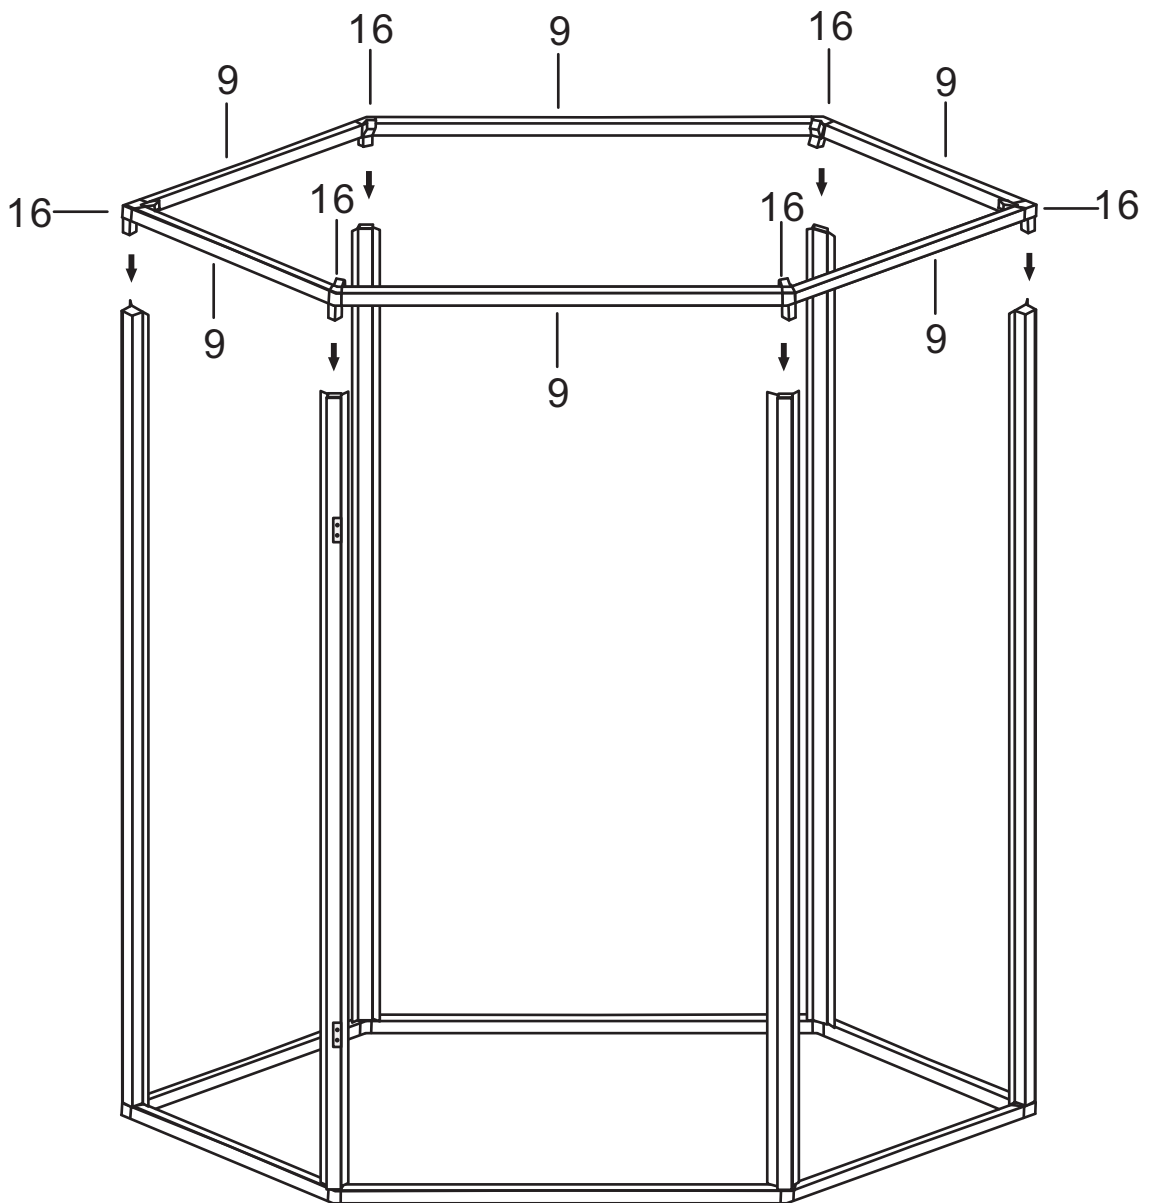

Twin Wall Aluminum Frame Greenhouse

Aluminum Parts:

No.	Picture	Qty.	Size	No.	Picture	Qty.	Size
1		5	170	11		1	163.5
2		1	170	12		2	55
3		5	170	13		1	49.7
4		1	170	14		11	56.1
5		6	115				
6		6	115				
7		6	120				
8		6	106.2				
9		6	115				
10		1	163.5				

Plastic Parts:

No.	Picture	Qty.	Size	No.	Picture	Qty.	Size
15		6		23		1	
16		6		24		6	
17		1					

Hardware:

No.	Picture	Qty.	Size	No.	Picture	Qty.	Size
21	 	90	M6*12	37	 	4	M6*7
							

Twin PC Board:

No.	Picture	Qty.	Size	No.	Picture	Qty.	Size
18		22	85.5*57.8	20		2	82.2*51.3
19		12	107*58.5				

Picture	NO.	Qty.
	6	6
	15	6
	21	12

Picture	NO.	Qty.
	1	5
	2	1

Picture	NO.	Qty.
	9	6
	16	6
	21	12

Picture	NO.	Qty.
	7	6
	8	6
	17	1
	21	12

Picture	NO.	Qty.
	21	6

Picture	NO.	Qty.
	3	5
	4	1
	21	12

Picture	NO.	Qty.
	14	11
	18	22
	21	22

Picture	NO.	Qty.
	19	12

Picture	NO.	Qty.
	5	6
	23	6
	24	1
	21	12

Picture	NO.	Qty.
	10	1
	11	1
	12	2
	13	1
	20	2
	21	2
	37	4