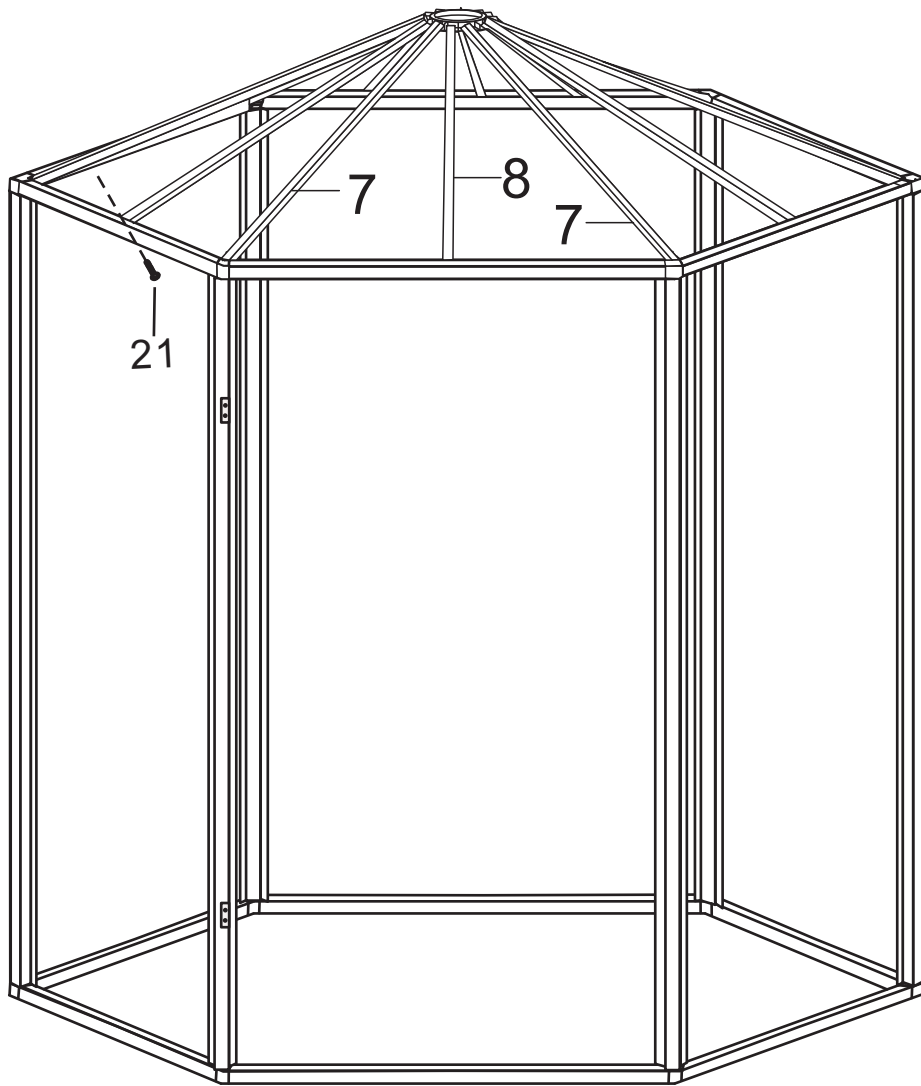

Twin Wall Aluminum Frame Greenhouse

Aluminum Parts:

No.	Picture	Qty.	Size	No.	Picture	Qty.	Size
1		5	170	11		1	163.5
2		1	170	12		2	55
3		5	170	13		1	49.7
4		1	170	14		11	56.1
5		6	115				
6		6	115				
7		6	120				
8		6	106.2				
9		6	115				
10		1	163.5				

Plastic Parts:

No.	Picture	Qty.	Size	No.	Picture	Qty.	Size
15		6		23		1	
16		6		24		6	
17		1					

Hardware:

No.	Picture	Qty.	Size	No.	Picture	Qty.	Size
21	 	90	M6*12	37	 	4	M6*7
							

Twin PC Board:

No.	Picture	Qty.	Size	No.	Picture	Qty.	Size
18		22	85.5*57.8	20		2	82.2*51.3
19		12	107*58.5				

Picture	NO.	Qty.
	6	6
	15	6
	21	12

Picture	NO.	Qty.
	1	5
	2	1

Picture	NO.	Qty.
	9	6
	16	6
	21	12

Picture	NO.	Qty.
	7	6
	8	6
	17	1
	21	12

Picture	NO.	Qty.
	21	6

Picture	NO.	Qty.
	3	5
	4	1
	21	12

Picture	NO.	Qty.
	14	11
	18	22
	21	22

Picture	NO.	Qty.
	19	12

Picture	NO.	Qty.
	5	6
	23	6
	24	1
	21	12

Picture	NO.	Qty.
	10	1
	11	1
	12	2
	13	1
	20	2
	21	2
	37	4