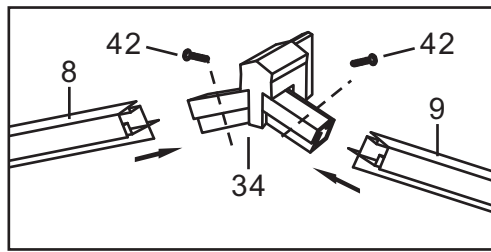

PRODUCT MANUAL

Twin Wall Aluminum Frame Greenhouse

Aluminum Parts:

No.	Picture	Qty.	Size	No.	Picture	Qty.	Size
1A		2	119.2	9		2	129.8
1B		2	119.2	10		1	183.7
2		2	180.3	11		1	183.7
3		2	116.1	12		1	183.7
4		2	116.1	13		1	183.7
5A		2	146.5	14		12	146.5
5B		2	146.5	15		4	130.6
6		4	119.2	16A		2	131
7		2	180.3	16B		2	130.6
8		2	129.8	16C		2	130.6

Plastic Parts:

No.	Picture	Qty.	Size	No.	Picture	Qty.	Size
32		4		35A		2	
33A		2		35B		2	
33B		2		38		4	
34		2		39		4	

Hardware :

No.	Picture	Qty.	Size	No.	Picture	Qty.	Size
37		8	M6*7	46		8	26.6
40		16	M4*12	47		8	100
41		56	M6*9	48		4	
42		112	M6*12	49		4	
43		8	M4*8	50		2	
44		6	M6*26	51		4	
45		8	M6*35				

Twin PC Board:

No.	Picture	Qty.	Size	No.	Picture	Qty.	Size
A		14	149.2*60.2	G		4	60.2*71.7
B		10	133.2*60.2	H		4	50.4*87.3
C		4	121.6*60.2	L		4	57*60
D		3	111.5*60.2				
E		4	61.5*60.3* 29..4				
F		2	32.8*110				

Picture	NO.	Qty.
	1A	2
	1B	2
	2	2
	3	2
	4	2
	38	4
	45	4

Picture	NO.	Qty.
	32	4
	42	8

Picture	NO.	Qty.
	5A	1
	5B	1
	42	2

Picture	NO.	Qty.
	12 13	1
	42	2

Picture	NO.	Qty.
	C	2
	17	2

Picture	NO.	Qty.
	42	4

Picture	NO.	Qty.
	D	3
	E	2
	F	1
	18	3
	42	6