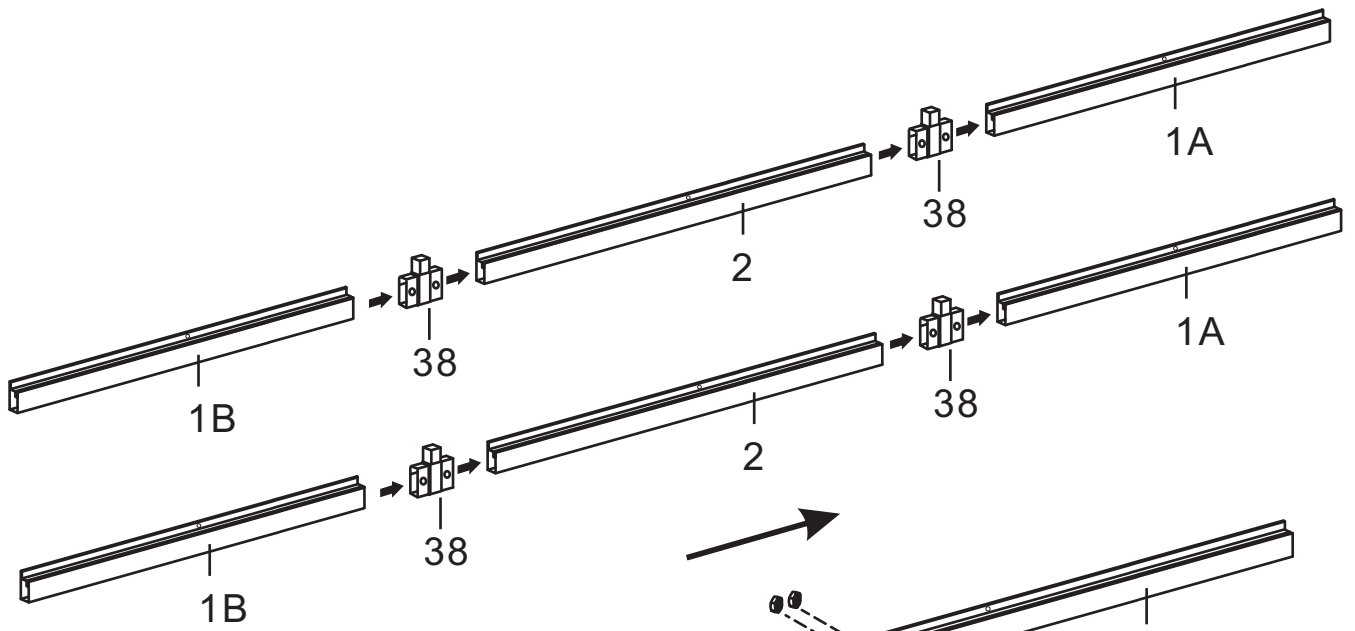

PRODUCT MANUAL

Twin Wall Aluminum Frame Greenhouse

Aluminum Parts:

No.	Picture	Qty.	Size	No.	Picture	Qty.	Size
1A		2	119.2	9		2	129.8
1B		2	119.2	10		1	183.7
2		2	180.3	11		1	183.7
3		2	116.1	12		1	183.7
4		2	116.1	13		1	183.7
5A		2	146.5	14		12	146.5
5B		2	146.5	15		4	130.6
6		4	119.2	16A		2	131
7		2	180.3	16B		2	130.6
8		2	129.8	16C		2	130.6

No.	Picture	Qty.	Size	No.	Picture	Qty.	Size
16D		2	131	23B		1	174.5
17		4	58.5	24		4	48.8
18		3	110	25		2	48.8
19		1	110	27		2	183.1
20		2	120.6	28A		2	120.7
20A		1	183.1	28B		2	120.7
21		4	58.2	30A		4	60
22A		1	174.5	30B		4	60
22B		1	174.5	30C		8	60.4
23A		1	174.5				

Plastic Parts:

No.	Picture	Qty.	Size	No.	Picture	Qty.	Size
32		4		35A		2	
33A		2		35B		2	
33B		2		38		4	
34		2		39		4	

Hardware :

No.	Picture	Qty.	Size	No.	Picture	Qty.	Size
37		8	M6*7	46		8	26.6
40		16	M4*12	47		8	100
41		56	M6*9	48		4	
42		112	M6*12	49		4	
43		8	M4*8	50		2	
44		6	M6*26	51		4	
45		8	M6*35				

Twin PC Board:

No.	Picture	Qty.	Size	No.	Picture	Qty.	Size
A		14	149.2*60.2	G		4	60.2*71.7
B		10	133.2*60.2	H		4	50.4*87.3
C		4	121.6*60.2	L		4	57*60
D		3	111.5*60.2				
E		4	61.5*60.3* 29..4				
F		2	32.8*110				