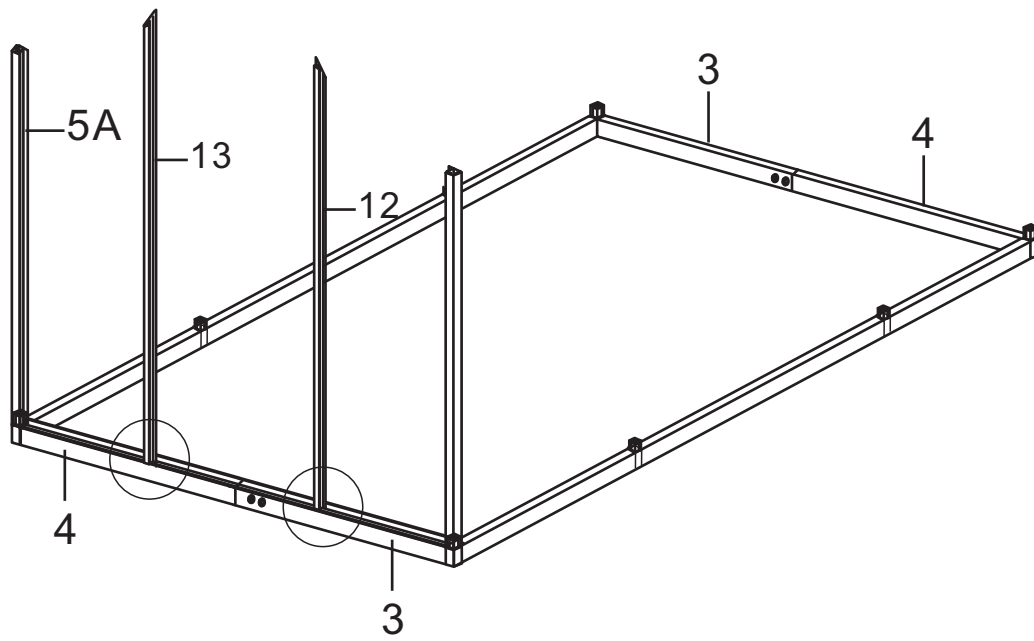

Picture	NO.	Qty.
	12 13	1
	42	2

Picture	NO.	Qty.
	C	2
	17	2