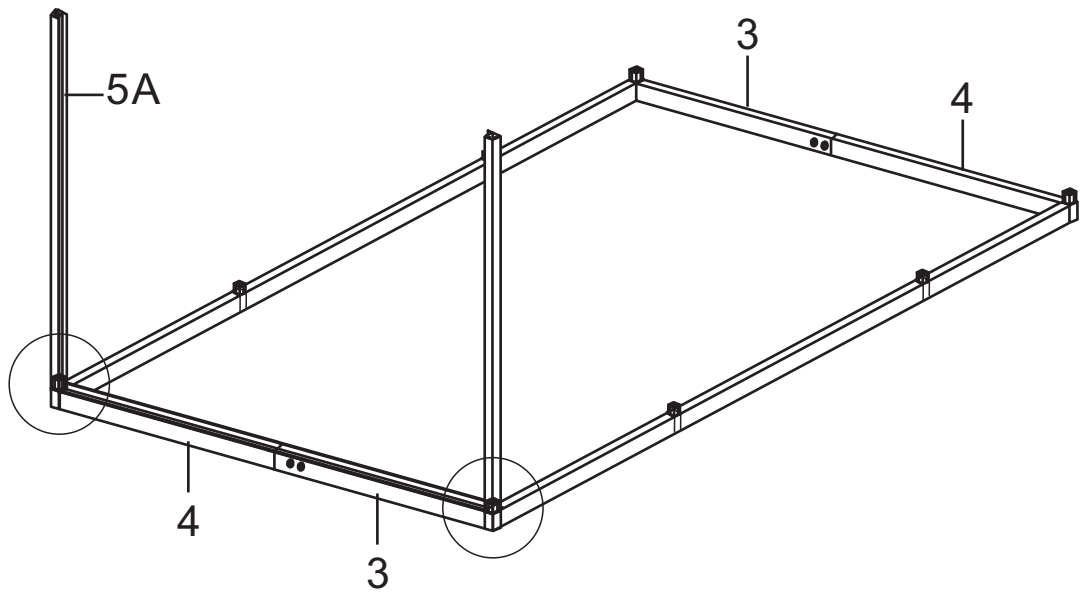

Picture	NO.	Qty.
	5A	1
	5B	1
	42	2