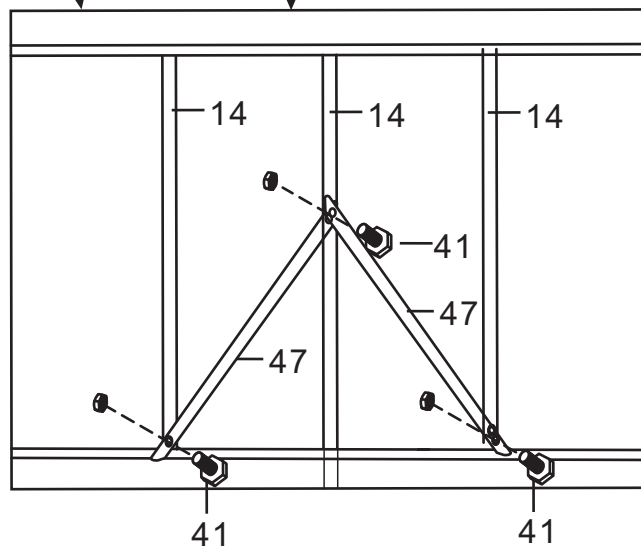

PRODUCT MANUAL

Twin Wall Aluminum Frame Greenhouse

Aluminum Parts:

No.	Picture	Qty.	Size	No.	Picture	Qty.	Size
1A		2	119.2	9		2	129.8
1B		2	119.2	10		1	183.7
2		2	180.3	11		1	183.7
3		2	116.1	12		1	183.7
4		2	116.1	13		1	183.7
5A		2	146.5	14		12	146.5
5B		2	146.5	15		4	130.6
6		4	119.2	16A		2	131
7		2	180.3	16B		2	130.6
8		2	129.8	16C		2	130.6

Twin PC Board:

No.	Picture	Qty.	Size	No.	Picture	Qty.	Size
A		14	149.2*60.2	G		4	60.2*71.7
B		10	133.2*60.2	H		4	50.4*87.3
C		4	121.6*60.2	L		4	57*60
D		3	111.5*60.2				
E		4	61.5*60.3* 29..4				
F		2	32.8*110				

Picture	NO.	Qty.
	50	2
	41	8

Picture	NO.	Qty.
	30A	4
	30B	4
	30C	8
	L	4
	40	16

Picture	NO.	Qty.
	44	2

Picture	NO.	Qty.
	16A	2
	16D	2
	41	8
	42	8
	45	4
	46	2
	49	4

Picture	NO.	Qty.
	41	12
	46	6

Picture	NO.	Qty.
	A	4

Picture	NO.	Qty.
	14	4
	41	8

Picture	NO.	Qty.
	14	4
	41	8
	47	8

Picture	NO.	Qty.
	A	16

Picture	NO.	Qty.
	B	4

Picture	NO.	Qty.
	15	4
	16B	2
	16C	2
	21	4
	42	24

Picture	NO.	Qty.
	B	6
	G	4

Picture	NO.	Qty.
	27	2
	28A	2
	28B	2
	35A	2
	35B	2
	42	12
	43	8