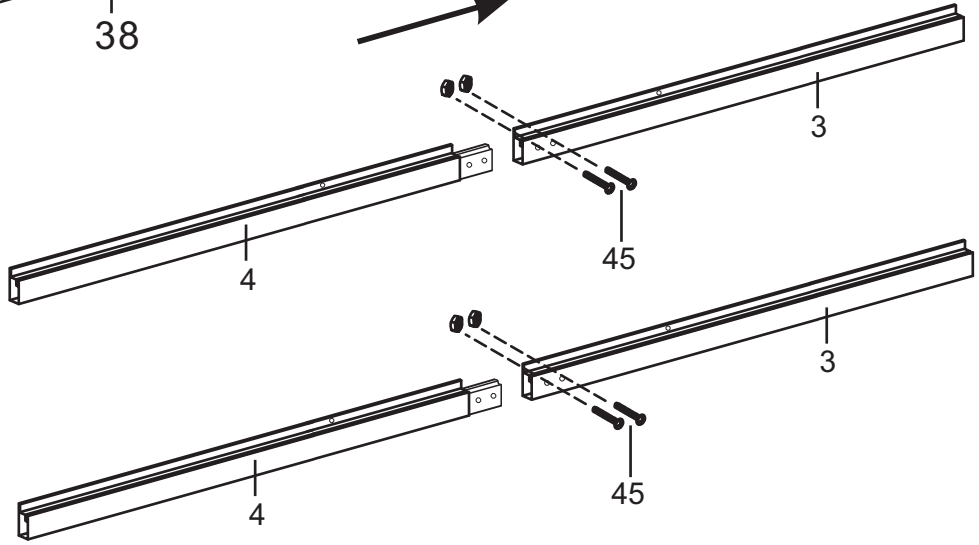

PRODUCT MANUAL

Twin Wall Aluminum Frame Greenhouse

Aluminum Parts:

No.	Picture	Qty.	Size	No.	Picture	Qty.	Size
1A		2	119.2	9		2	129.8
1B		2	119.2	10		1	183.7
2		2	180.3	11		1	183.7
3		2	116.1	12		1	183.7
4		2	116.1	13		1	183.7
5A		2	146.5	14		12	146.5
5B		2	146.5	15		4	130.6
6		4	119.2	16A		2	131
7		2	180.3	16B		2	130.6
8		2	129.8	16C		2	130.6

No.	Picture	Qty.	Size	No.	Picture	Qty.	Size
16D		2	131	23B		1	174.5
17		4	58.5	24		4	48.8
18		3	110	25		2	48.8
19		1	110	27		2	183.1
20		2	120.6	28A		2	120.7
20A		1	183.1	28B		2	120.7
21		4	58.2	30A		4	60
22A		1	174.5	30B		4	60
22B		1	174.5	30C		8	60.4
23A		1	174.5				

Plastic Parts:

No.	Picture	Qty.	Size	No.	Picture	Qty.	Size
32		4		35A		2	
33A		2		35B		2	
33B		2		38		4	
34		2		39		4	

Hardware :

No.	Picture	Qty.	Size	No.	Picture	Qty.	Size
37		8	M6*7	46		8	26.6
40		16	M4*12	47		8	100
41		56	M6*9	48		4	
42		112	M6*12	49		4	
43		8	M4*8	50		2	
44		6	M6*26	51		4	
45		8	M6*35				

Twin PC Board:

No.	Picture	Qty.	Size	No.	Picture	Qty.	Size
A		14	149.2*60.2	G		4	60.2*71.7
B		10	133.2*60.2	H		4	50.4*87.3
C		4	121.6*60.2	L		4	57*60
D		3	111.5*60.2				
E		4	61.5*60.3* 29..4				
F		2	32.8*110				