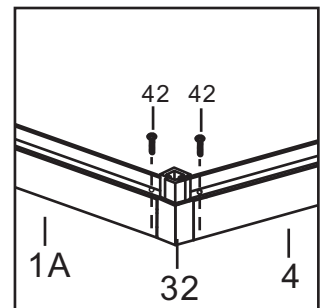

Picture	NO.	Qty.
	32	4
	42	8