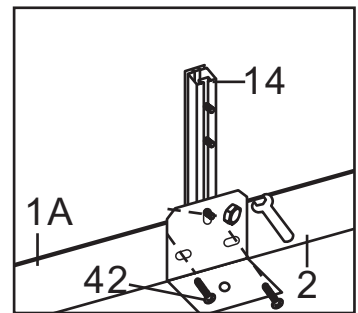

Picture	NO.	Qty.
	14	4
	41	12
	42	8
	48	4