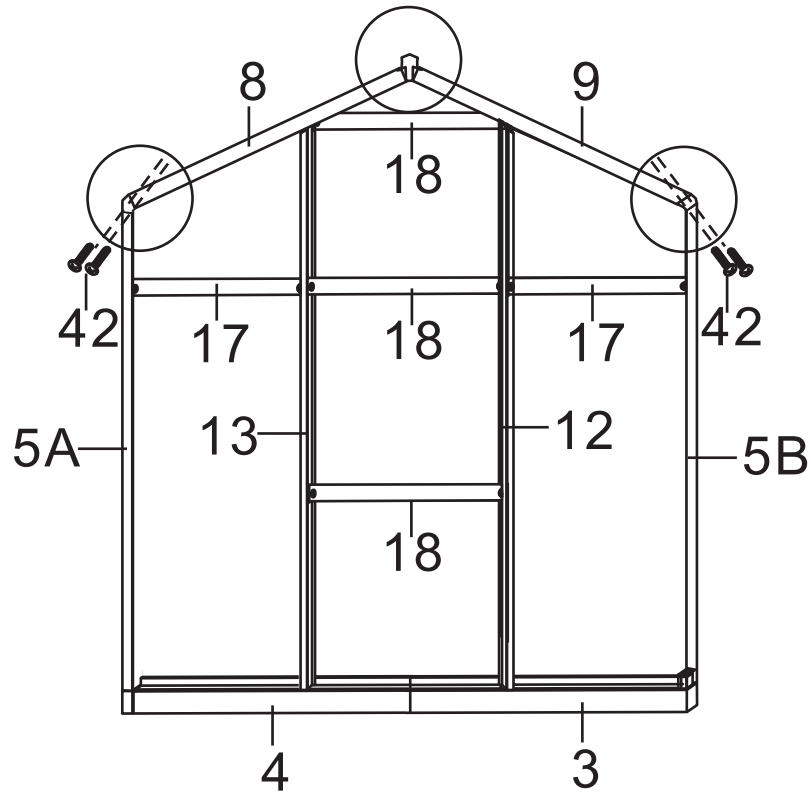

PRODUCT MANUAL

Twin Wall Aluminum Frame Greenhouse

Aluminum Parts:

No.	Picture	Qty.	Size	No.	Picture	Qty.	Size
1A		2	119.2	9		2	129.8
1B		2	119.2	10		1	183.7
2		2	180.3	11		1	183.7
3		2	116.1	12		1	183.7
4		2	116.1	13		1	183.7
5A		2	146.5	14		12	146.5
5B		2	146.5	15		4	130.6
6		4	119.2	16A		2	131
7		2	180.3	16B		2	130.6
8		2	129.8	16C		2	130.6

Twin PC Board:

No.	Picture	Qty.	Size	No.	Picture	Qty.	Size
A		14	149.2*60.2	G		4	60.2*71.7
B		10	133.2*60.2	H		4	50.4*87.3
C		4	121.6*60.2	L		4	57*60
D		3	111.5*60.2				
E		4	61.5*60.3* 29..4				
F		2	32.8*110				

Picture	NO.	Qty.
	1A	2
	1B	2
	2	2
	3	2
	4	2
	38	4
	45	4

Picture	NO.	Qty.
	32	4
	42	8

Picture	NO.	Qty.
	5A	1
	5B	1
	42	2

Picture	NO.	Qty.
	12 13	1
	42	2

Picture	NO.	Qty.
	C	2
	17	2

Picture	NO.	Qty.
	42	4

Picture	NO.	Qty.
	D	3
	E	2
	F	1
	18	3
	42	6

Picture	NO.	Qty.
	8	1
	9	1
	34	1
	33A	1
	33B	1
	42	6

Picture	NO.	Qty.
	42	2

Picture	NO.	Qty.
	5A	1
	5B	1
	42	2

Picture	NO.	Qty.
	10	1
	11	1
	42	2

Picture	NO.	Qty.
	C	2
	17	2

Picture	NO.	Qty.
	42	4

Picture	NO.	Qty.
	E	2